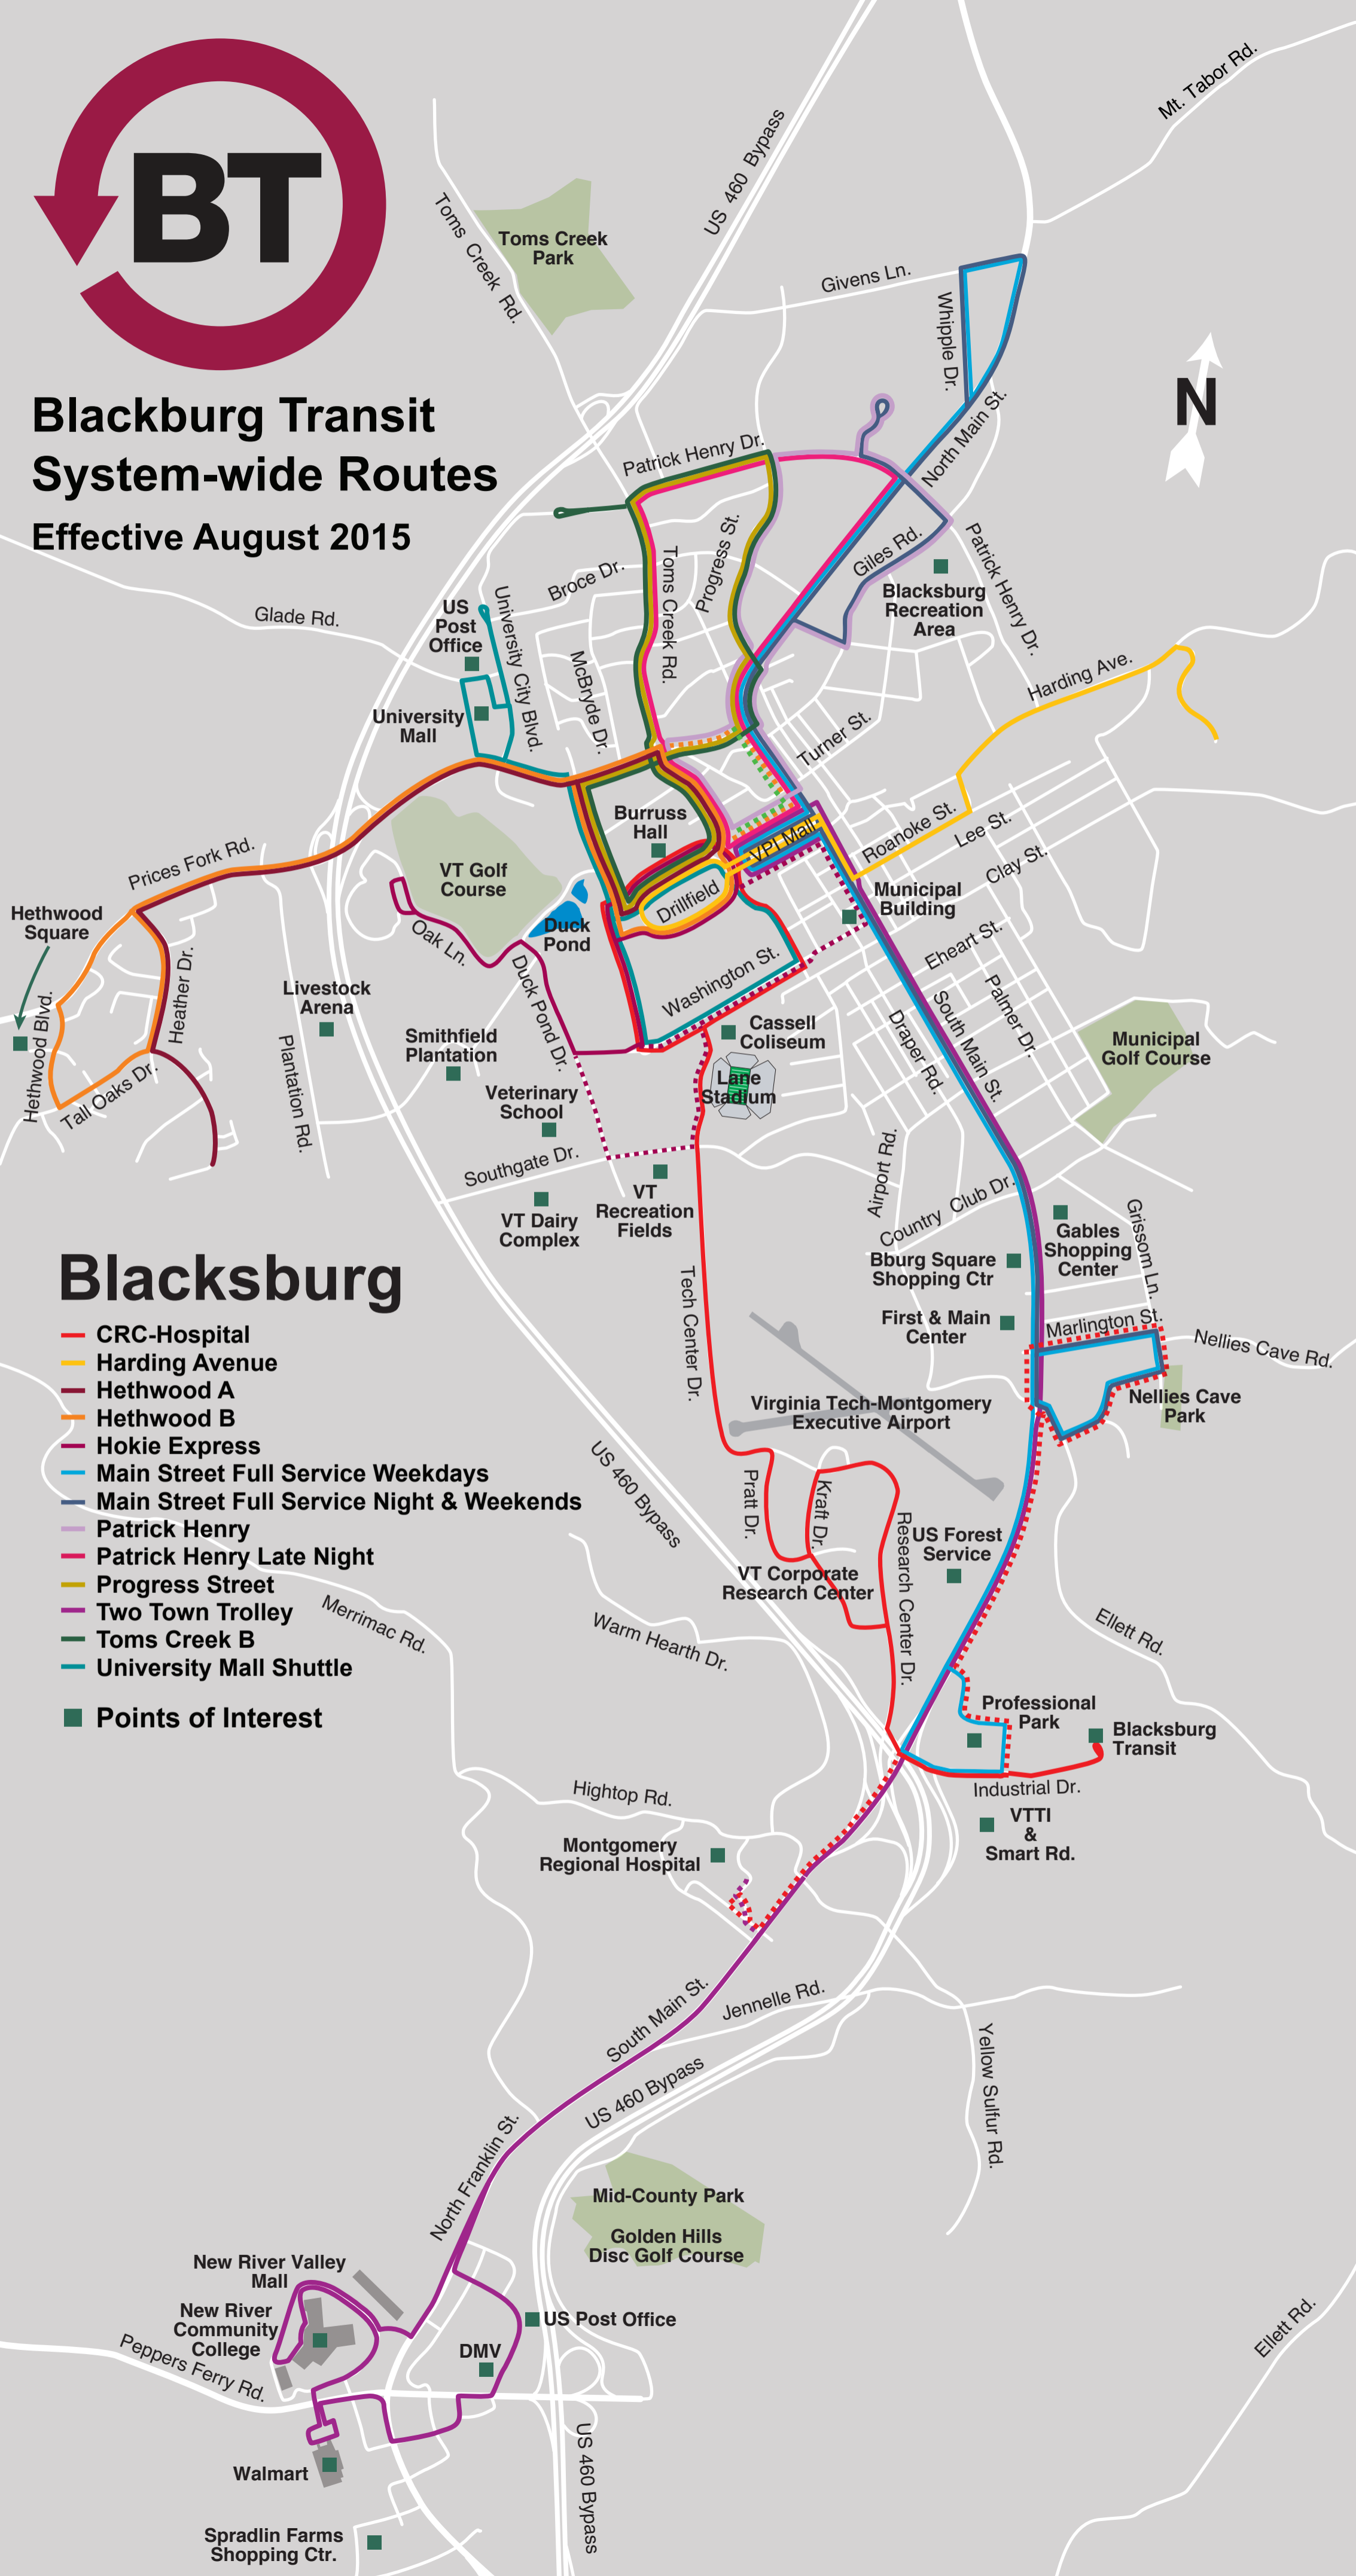

# Blackburg Transit System-wide Routes

Effective August 2015

## Blacksburg

- CRC-Hospital
- Harding Avenue
- Hethwood A
- Hethwood B
- Hokie Express
- Main Street Full Service Weekdays
- Main Street Full Service Night & Weekends
- Patrick Henry
- Patrick Henry Late Night
- Progress Street
- Two Town Trolley
- Toms Creek B
- University Mall Shuttle
- Points of Interest